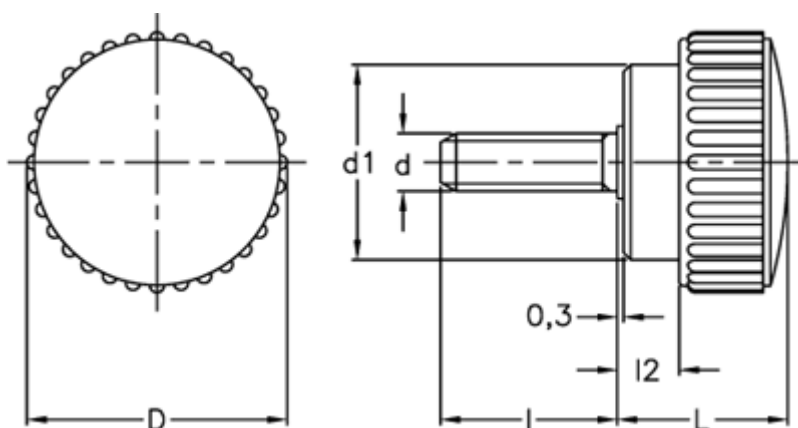

Data Sheet

Article number: 2302002422

Description: E+G Knurled grip knob
B.193/25 p-M6x25

Measures

D	= 26
d1	= 19
d 6g	= M6
l	= 25
L	= 18
l2	= 6